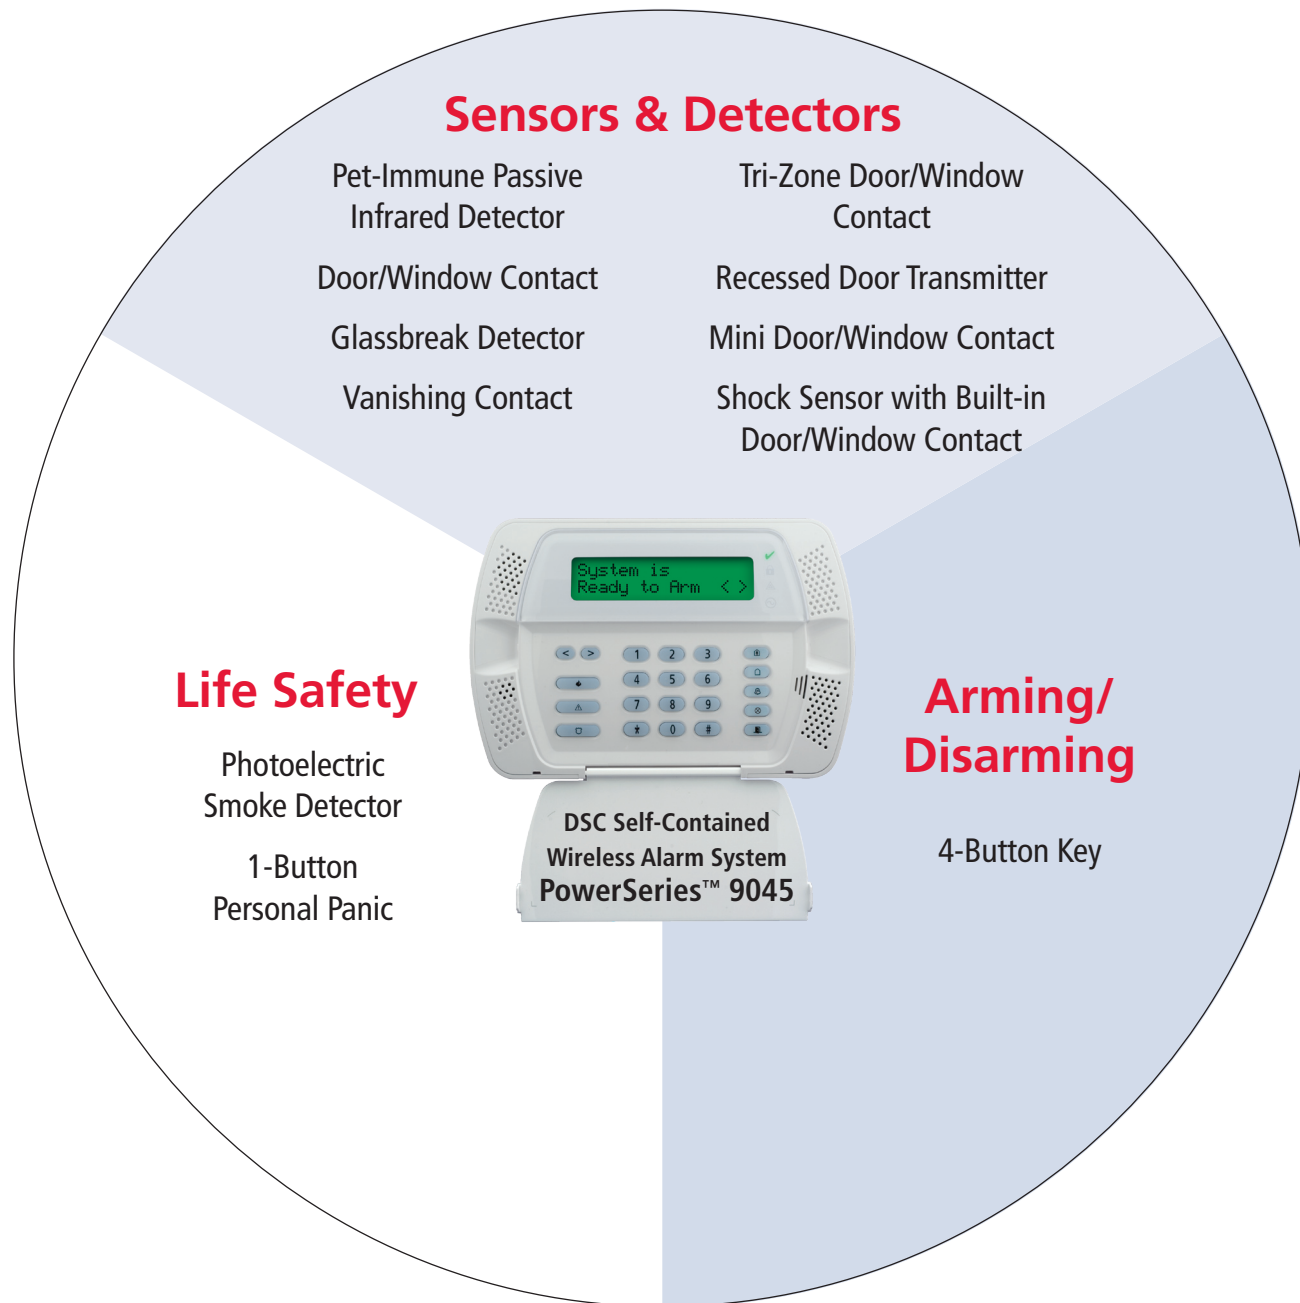

## DSC Self-Contained Wireless Alarm System PowerSeries™ 9045

### Compatible Wireless Devices

#### Pull-in increased revenue, not wires

With the DSC self-contained wireless alarm system (PowerSeries 9045), installers are able to deliver a full-featured home security solution that installs in minutes and eliminates the clutter and expense of pulling wire to a host of sensor and detector accessories. Not only does this help installers move to the next installation quicker — helping to increase revenue — but it provides them with the flexibility needed during system placement. The wireless device enrollment process allows items such as smoke detectors, motion detectors and door/window contacts to be easily integrated.

#### Product Features:

- Smallest footprint of any self-contained wireless alarm system available
- Esthetically pleasing design
- Supports 32 wireless zones and 16 wireless keys (without using a zone slot)
- Full 32-character programmable labels
- Enlarged keypad buttons
- 5 programmable function keys
- Intuitive clock programming
- Input/Output terminals\* (2) can be programmed to operate as zone inputs or programmable outputs
- Individual FAP keys
- Easy wireless device enrollment process
- Template programming
- 17 user codes
- 128 event buffer
- 1 partition
- False alarm reduction features